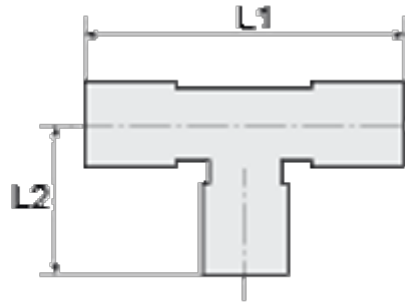

Article number: 586550146ES

Description: Stainless steel Tee 55.014-6 - Ø6/G 1/4"/Ø6

Measures

a/f = -
L1 = 42
L2 = 24.5
NV = 16